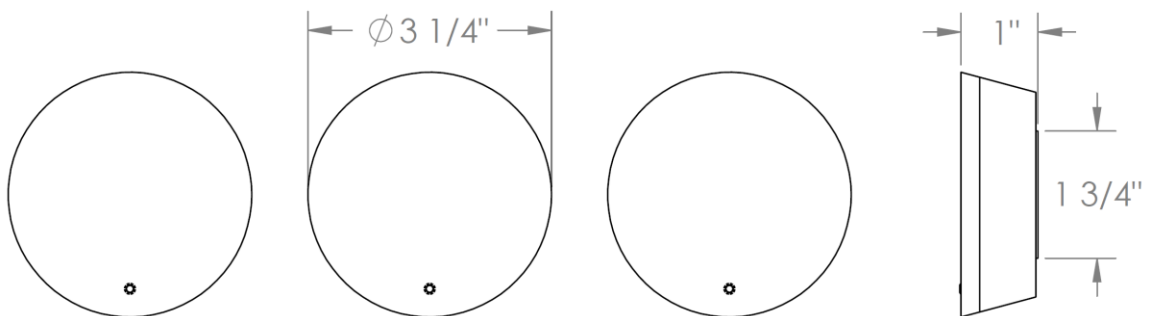

**36-WTR3-BL1**

Wall Mounted 3-Valve Shower Trim with Alignment Kit  
For use with SS-503 concealed rough

**36-WTR3-CM**

Wall Mounted 3-Valve Shower Trim with Alignment Kit  
For use with SS-503 concealed rough

**36-WTR3-WM**

Wall Mounted 3-Valve Shower Trim with Alignment Kit  
For use with SS-503 concealed rough