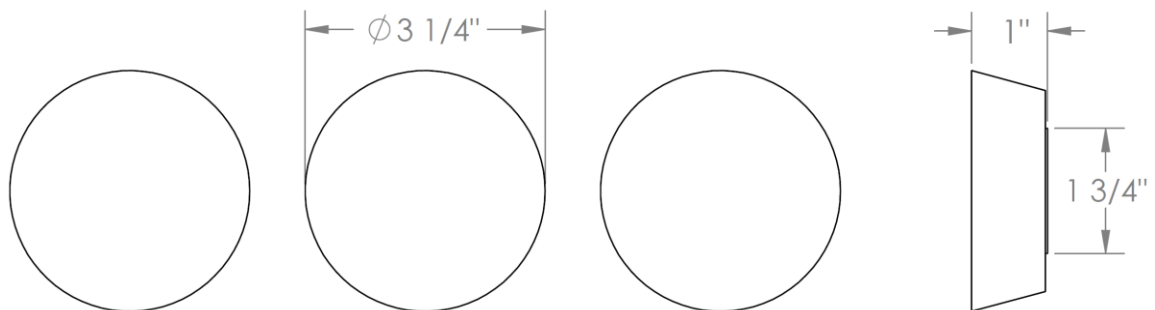

**36-WTR3-BL1**

Wall Mounted 3-Valve Shower Trim with Alignment Kit  
For use with SS-503 concealed rough

**36-WTR3-CM**

Wall Mounted 3-Valve Shower Trim with Alignment Kit  
For use with SS-503 concealed rough

**36-WTR3-WM**

Wall Mounted 3-Valve Shower Trim with Alignment Kit  
For use with SS-503 concealed rough